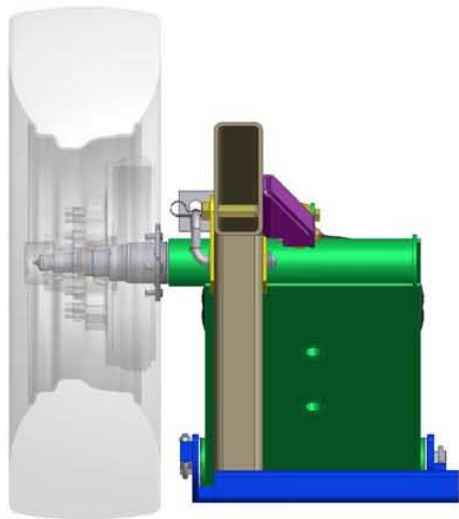

Concession Trailer

Air Suspension

- 7,000 lbs. per Axle
- 14.5" Axle Travel
- Independent Wheel
- Air operated
- Air Ride

Trailer Floor

CTS Model Air Suspension

Suspension Technology Industries

1424 Scale St. S.W. Canton, Ohio 44706
Ph: (330) 458-3058 Fax: (330) 458-3066

CTS Series Air Suspension

Suspension Technology Industries

1424 Scale St. S.W. Canton, Ohio 44706
Ph: (330) 458-3058 Fax: (330) 458-3066

Suspension Technology Industries

1424 Scale St. S.W. Canton, Ohio 44706
Ph: (330) 458-3058 Fax: (330) 458-3066