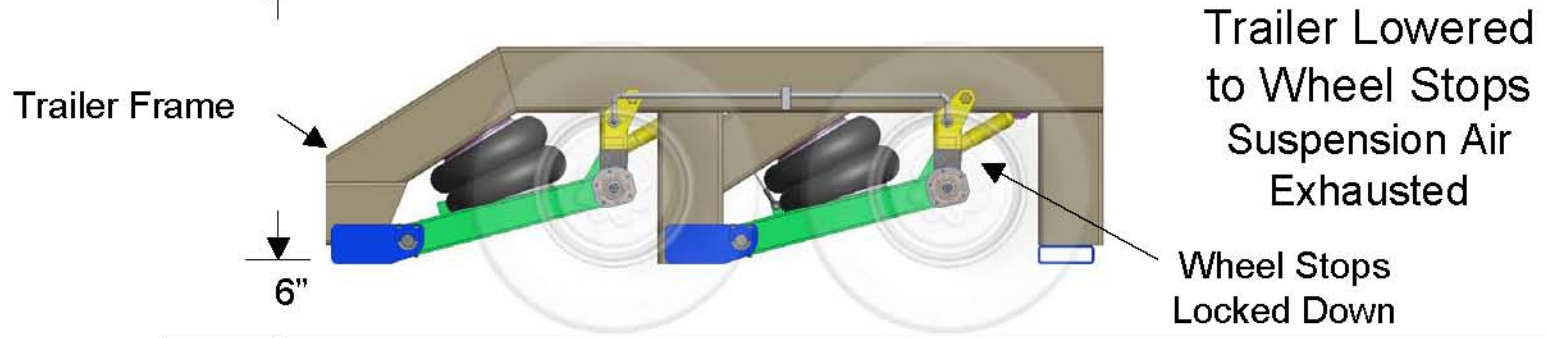

Concession Trailer

Air Suspension

- 7,000 lbs. per Axle
- 14.5" Axle Travel
- Independent Wheel
- Air operated
- Air Ride

Trailer Floor

CTS Model Air Suspension

Suspension Technology Industries

1424 Scale St. S.W. Canton, Ohio 44706
Ph: (330) 458-3058 Fax: (330) 458-3066