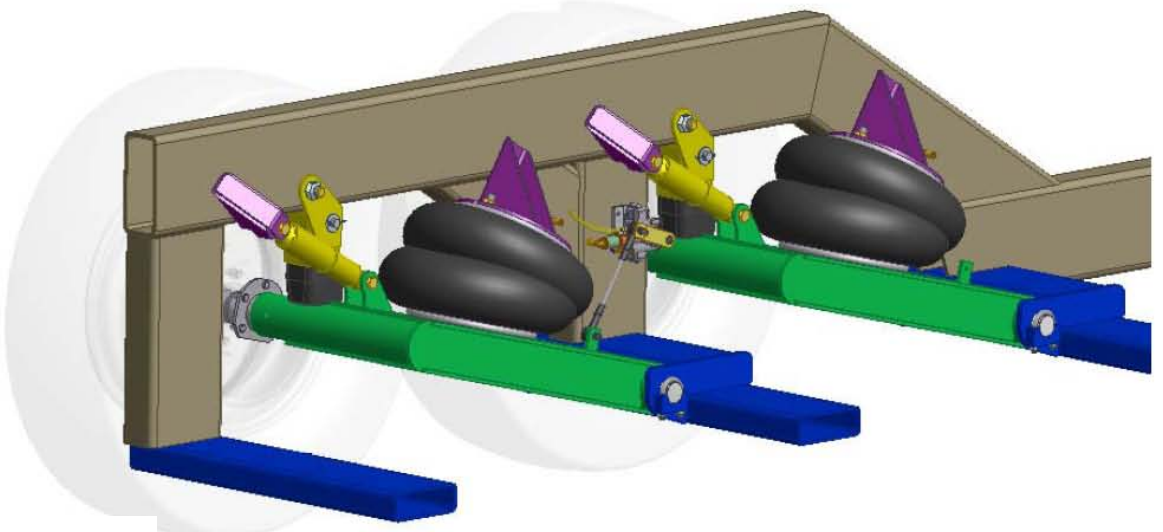

Concession Trailer

Air Suspension

- 7,000 lbs. per Axle
- 14.5" Axle Travel
- Independent Wheel
- Air operated
- Air Ride

Trailer Floor

CTS Model Air Suspension

Suspension Technology Industries

1424 Scale St. S.W. Canton, Ohio 44706
Ph: (330) 458-3058 Fax: (330) 458-3066

CTS Series Air Suspension

Suspension Technology Industries

1424 Scale St. S.W. Canton, Ohio 44706
Ph: (330) 458-3058 Fax: (330) 458-3066

Suspension Technology Industries

1424 Scale St. S.W. Canton, Ohio 44706
Ph: (330) 458-3058 Fax: (330) 458-3066