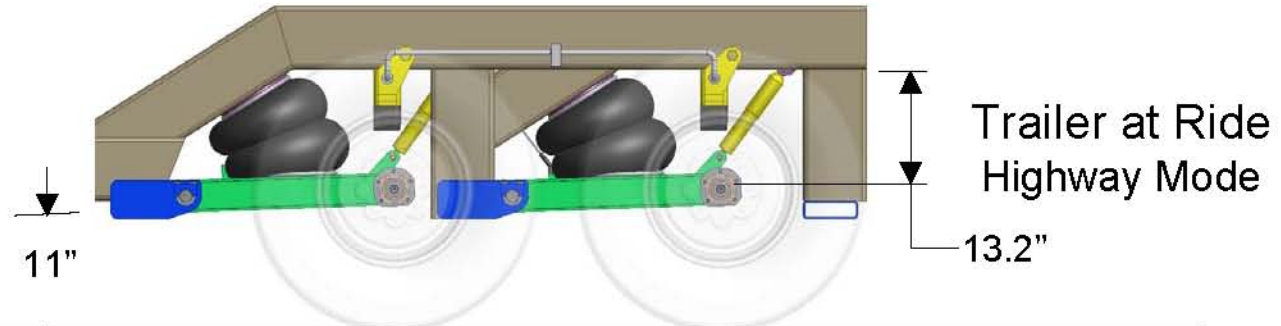

Concession Trailer

Air Suspension

- 7,000 lbs. per Axle
- 14.5" Axle Travel
- Independent Wheel
- Air operated
- Air Ride

Trailer Floor

CTS Model Air Suspension

Suspension Technology Industries

1424 Scale St. S.W. Canton, Ohio 44706
Ph: (330) 458-3058 Fax: (330) 458-3066