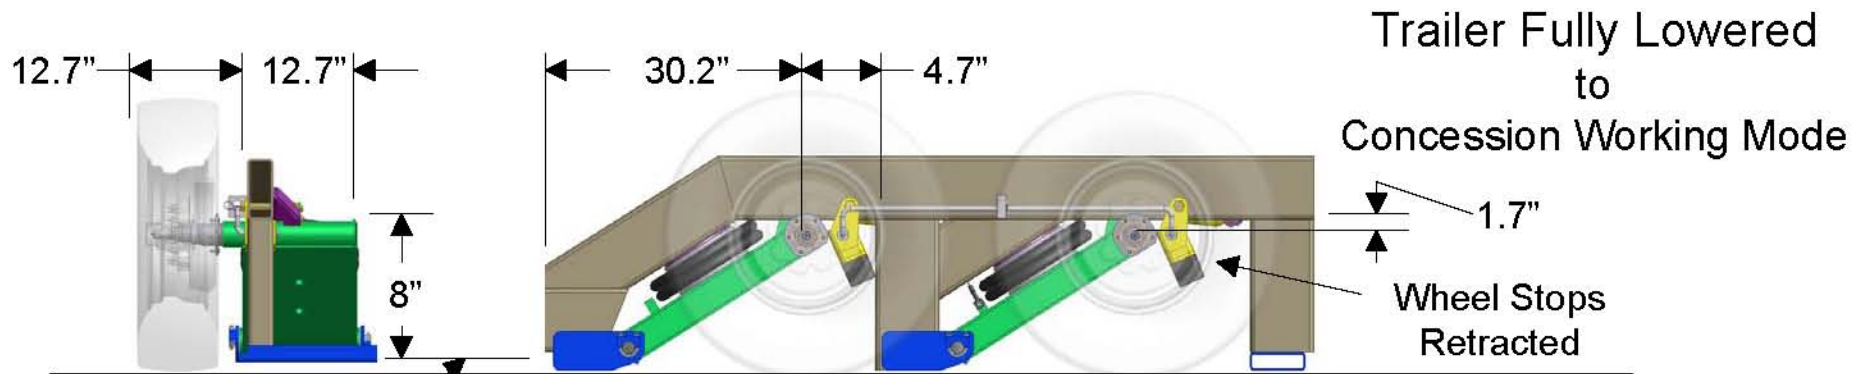

Concession Trailer

Air Suspension

- 7,000 lbs. per Axle
- 14.5" Axle Travel
- Independent Wheel
- Air operated
- Air Ride

Trailer Floor

CTS Model Air Suspension

Suspension Technology Industries

1424 Scale St. S.W. Canton, Ohio 44706
Ph: (330) 458-3058 Fax: (330) 458-3066