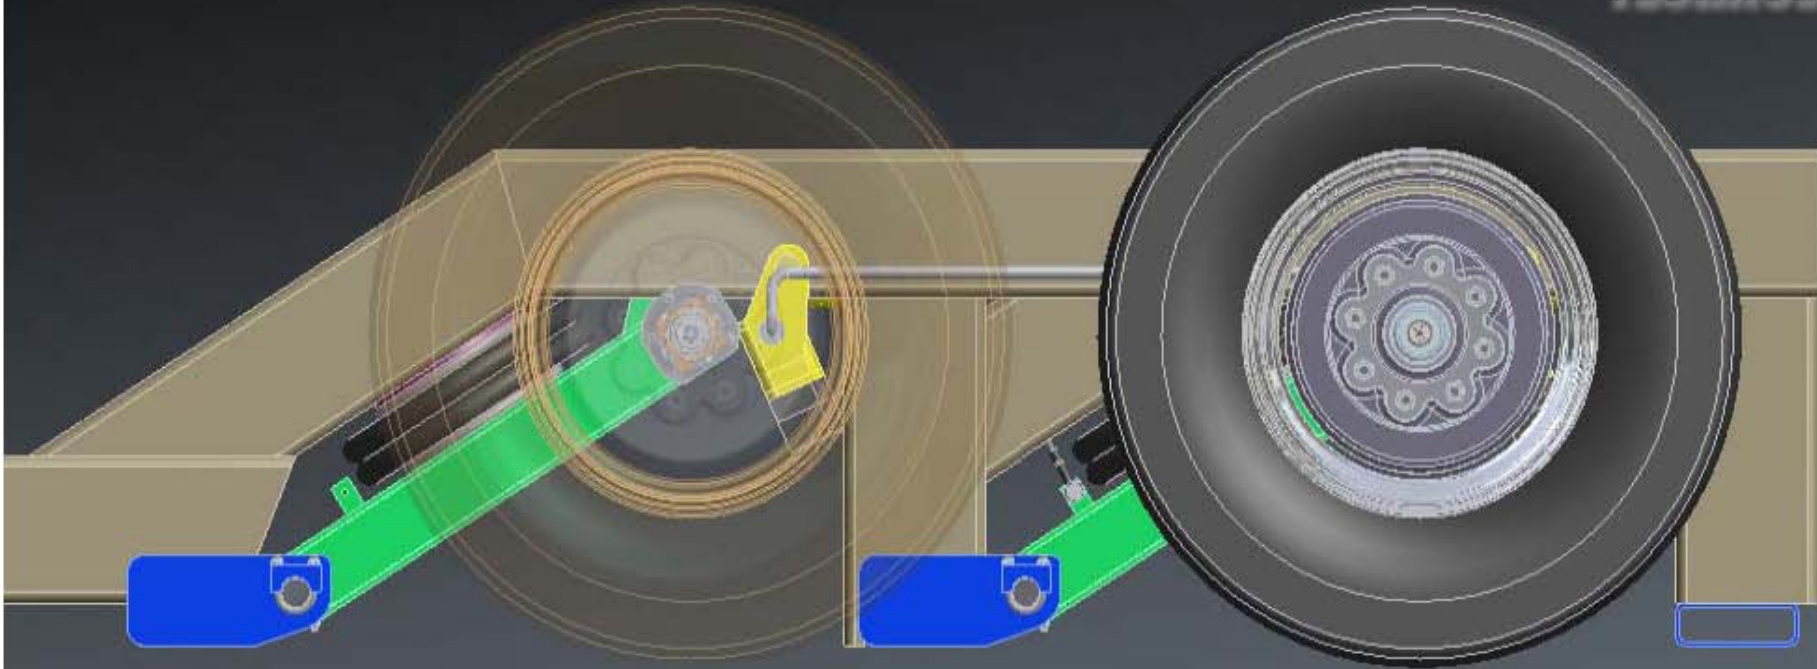

Concession Trailer

Air Suspension

- 7,000 lbs. per Axle
- 14.5" Axle Travel
- Independent Wheel
- Air operated
- Air Ride

Trailer Floor

CTS Model Air Suspension

Suspension Technology Industries

1424 Scale St. S.W. Canton, Ohio 44706
Ph: (330) 458-3058 Fax: (330) 458-3066

CTS Series Air Suspension

Suspension Technology Industries

1424 Scale St. S.W. Canton, Ohio 44706
Ph: (330) 458-3058 Fax: (330) 458-3066

Suspension Technology Industries

1424 Scale St. S.W. Canton, Ohio 44706
Ph: (330) 458-3058 Fax: (330) 458-3066