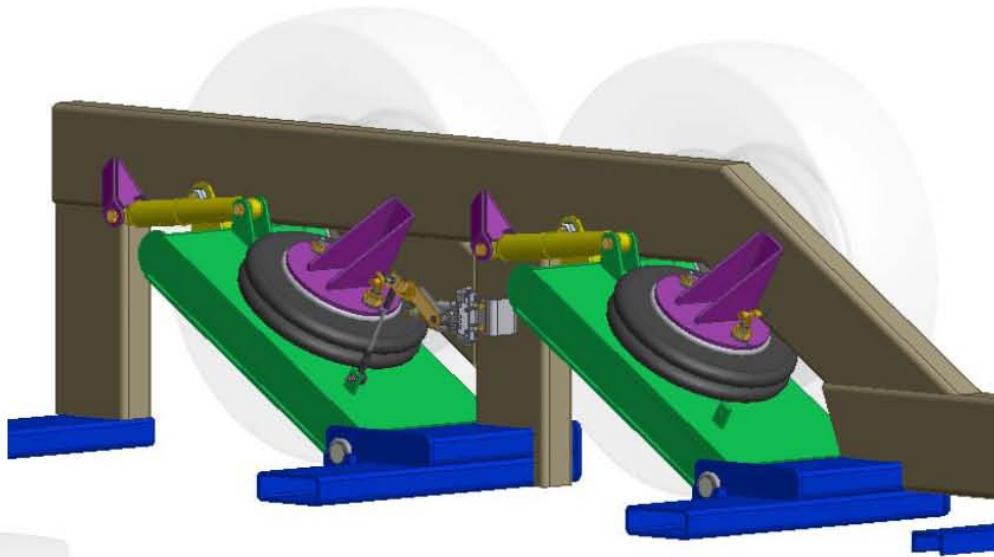

Concession Trailer

Air Suspension

- 7,000 lbs. per Axle
- 14.5" Axle Travel
- Independent Wheel
- Air operated
- Air Ride

Trailer Floor

CTS Model Air Suspension

Suspension Technology Industries

1424 Scale St. S.W. Canton, Ohio 44706
Ph: (330) 458-3058 Fax: (330) 458-3066

CTS Series Air Suspension

Suspension Technology Industries

1424 Scale St. S.W. Canton, Ohio 44706
Ph: (330) 458-3058 Fax: (330) 458-3066

Suspension Technology Industries

1424 Scale St. S.W. Canton, Ohio 44706
Ph: (330) 458-3058 Fax: (330) 458-3066